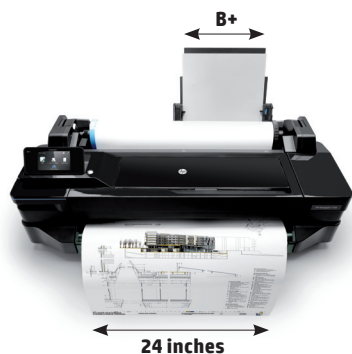

HP Designjet T120 ePrinter

Compact, easy to use Web-connected printer.

The new HP Designjet T120 ePrinter is the smallest large format printer in its class, helping you to make the most of your space. And with HP Designjet ePrint & Share¹ you can use your smartphone or tablet to access, view and print from virtually anywhere. It's the small printer that allows you to think big.

- Web connectivity and Wi-Fi certification.
- Up to 24-inch (610-mm) wide.
- Built-in tray, front roll and single sheet.
- Stand available as an accessory.
- 70 sec/page on A1/D, 40 A1/D prints per hour.
- Print resolution up to 1200 dpi.
- 256MB RAM.
- 4 new Original HP inks and long-life printhead.
- HP PCL 3 GUI driver for Mac OS X and Windows®.
- Basic security features from embedded Web-server.
- Colour touchscreen with animations.
- True print preview from the driver.
- Email projects to your printer and print.
- HP Designjet ePrint & Share.